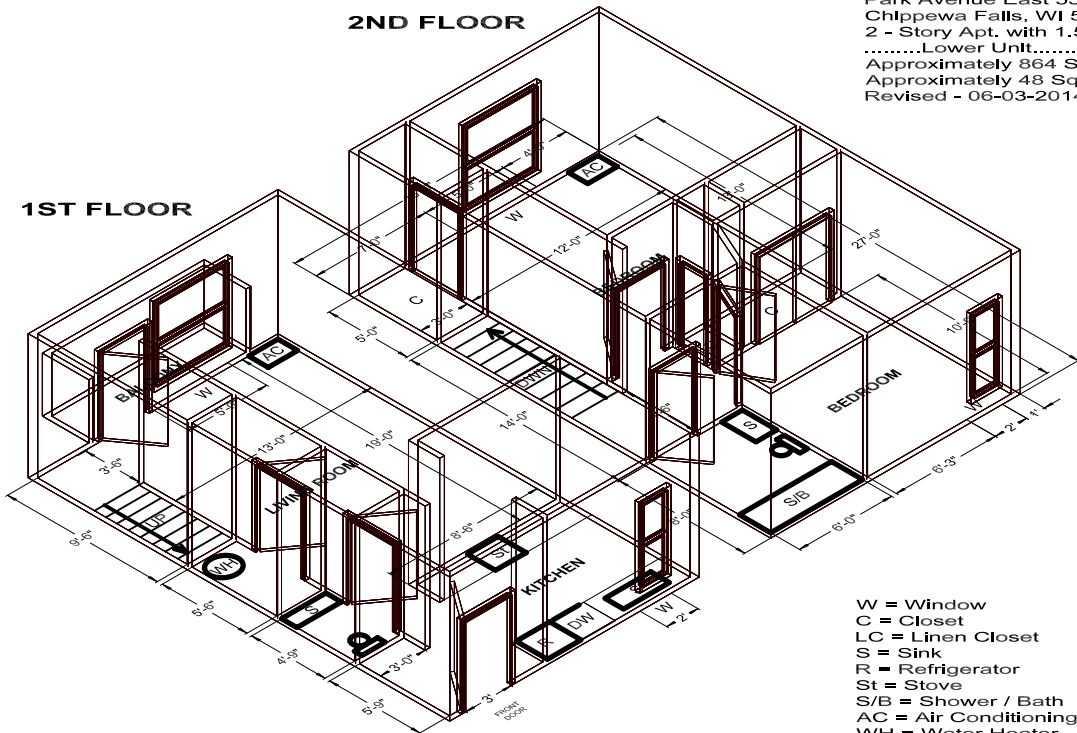

Park Avenue East 557, Apt. 106
 Chippewa Falls, WI 54729
 2 - Story Apt. with 1.5 Bath, and 2 Bedrooms
Lower Unit.....
 Approximately 864 Sq. Ft. (Living Area)
 Approximately 48 Sq. Ft. (Balcony)
 Revised - 06-03-2014

- W = Window
- C = Closet
- LC = Linen Closet
- S = Sink
- R = Refrigerator
- St = Stove
- S/B = Shower / Bath
- AC = Air Conditioning
- WH = Water Heater
- DW = Dishwasher