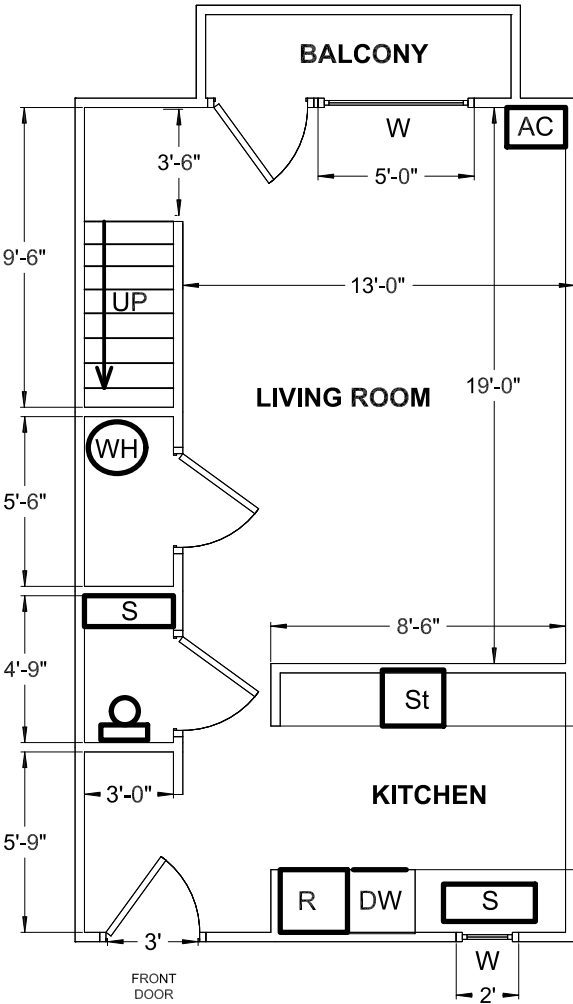

1ST FLOOR

2ND FLOOR

Park Avenue East 557, Apt. 106
 Chippewa Falls, WI 54729
 2 - Story Apt. with 1.5 Bath, and 2 Bedrooms
Lower Unit.....
 Approximately 864 Sq. Ft. (Living Area)
 Approximately 48 Sq. Ft. (Balcony)
 Revised - 06-03-2014

- W = Window
- C = Closet
- LC = Linen Closet
- S = Sink
- R = Refrigerator
- St = Stove
- S/B = Shower / Bath
- AC = Air Conditioning
- WH = Water Heater
- DW = Dishwasher