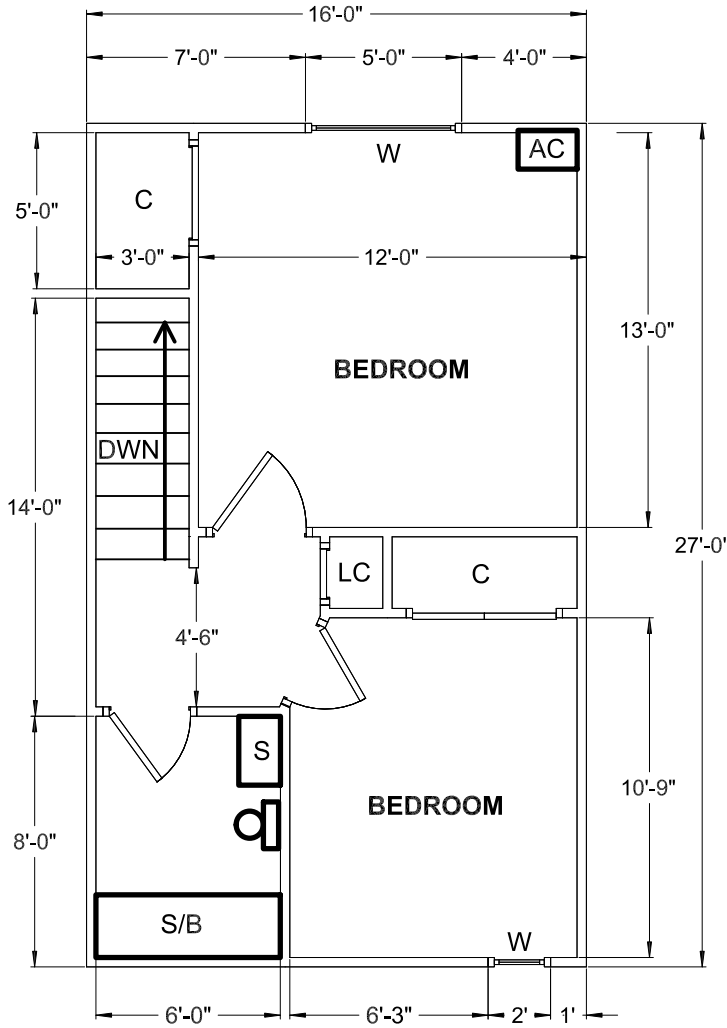

1ST FLOOR

2ND FLOOR

Park Avenue East 557, Apt. 106
 Chippewa Falls, WI 54729
 2 - Story Apt. with 1.5 Bath, and 2 Bedrooms
Lower Unit.....
 Approximately 864 Sq. Ft. (Living Area)
 Approximately 48 Sq. Ft. (Balcony)
 Revised - 06-03-2014

- W = Window
- C = Closet
- LC = Linen Closet
- S = Sink
- R = Refrigerator
- St = Stove
- S/B = Shower / Bath
- AC = Air Conditioning
- WH = Water Heater
- DW = Dishwasher