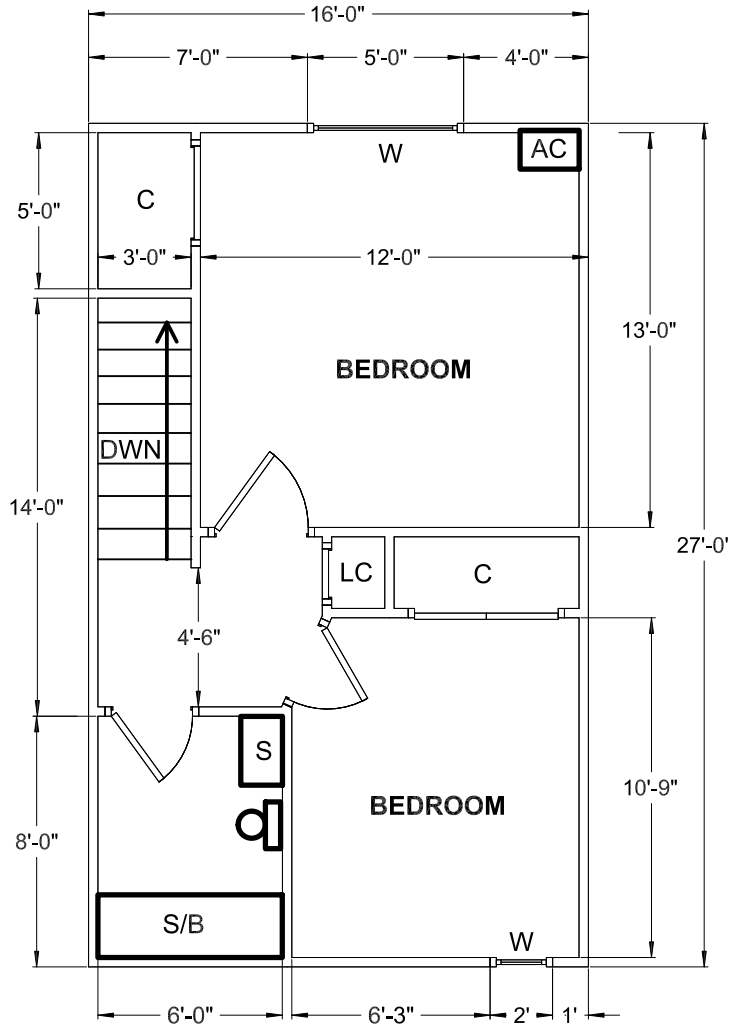

1ST FLOOR

2ND FLOOR

Park Avenue East 557, Apt. 108
 Chippewa Falls, WI 54729
 2 - Story Apt. with 1.5 Bath, and 2 Bedrooms
Lower Unit.....
 Approximately 864 Sq. Ft. (Living Area)
 Approximately 48 Sq. Ft. (Balcony)
 Revised - 06-03-2014

- W = Window
- C = Closet
- LC = Linen Closet
- S = Sink
- R = Refrigerator
- St = Stove
- S/B = Shower / Bath
- AC = Air Conditioning
- WH = Water Heater
- DW = Dishwasher