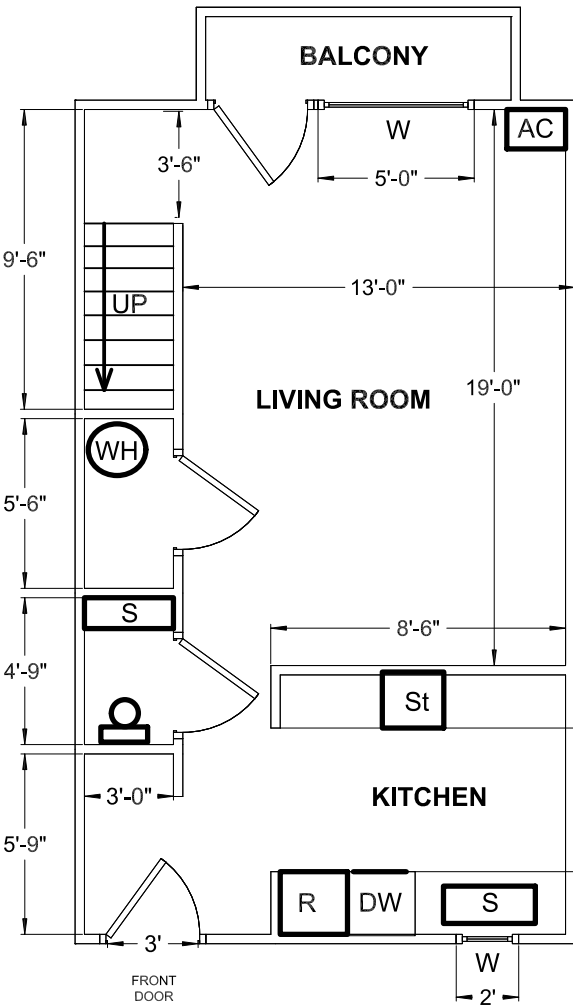

1ST FLOOR

2ND FLOOR

Park Avenue East 557, Apt. 108
 Chippewa Falls, WI 54729
 2 - Story Apt. with 1.5 Bath, and 2 Bedrooms
Lower Unit.....
 Approximately 864 Sq. Ft. (Living Area)
 Approximately 48 Sq. Ft. (Balcony)
 Revised - 06-03-2014

- W = Window
- C = Closet
- LC = Linen Closet
- S = Sink
- R = Refrigerator
- St = Stove
- S/B = Shower / Bath
- AC = Air Conditioning
- WH = Water Heater
- DW = Dishwasher