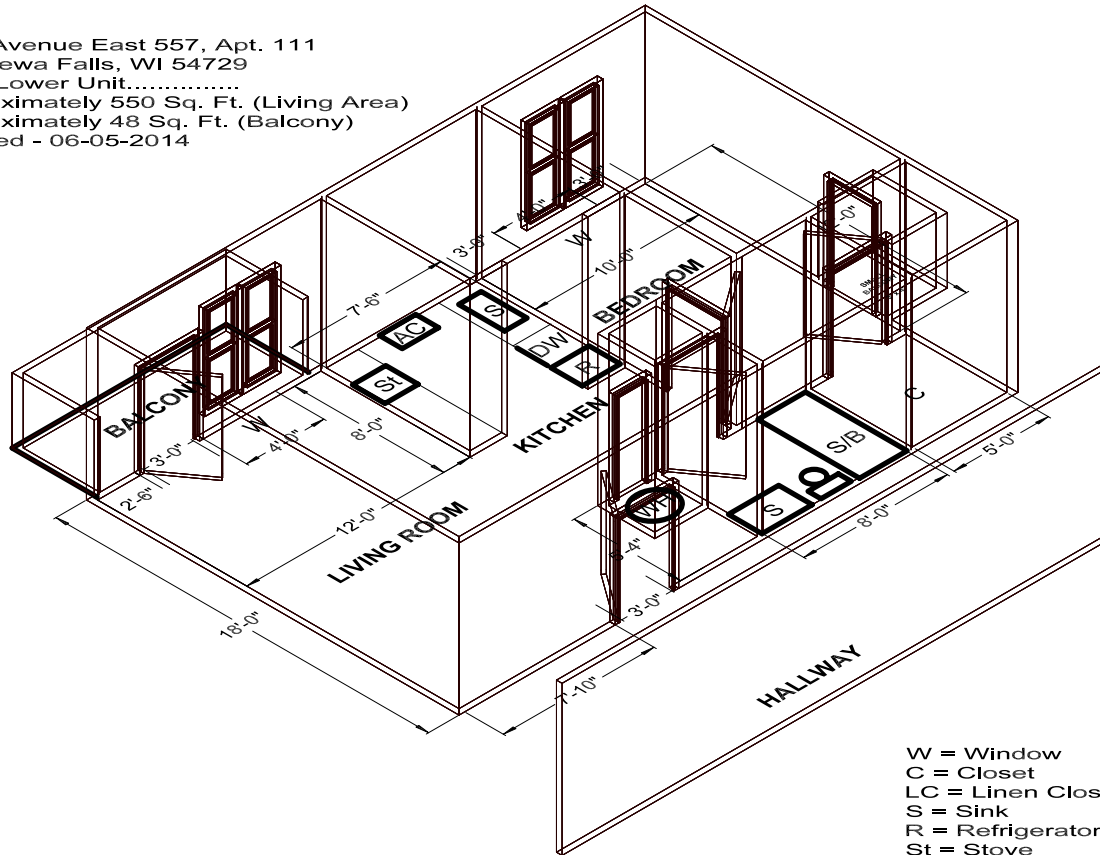

Park Avenue East 557, Apt. 111  
 Chippewa Falls, WI 54729  
 .....Lower Unit.....  
 Approximately 550 Sq. Ft. (Living Area)  
 Approximately 48 Sq. Ft. (Balcony)  
 Revised - 06-05-2014

- W = Window
- C = Closet
- LC = Linen Closet
- S = Sink
- R = Refrigerator
- St = Stove
- S/B = Shower / Bath
- AC = Air Conditioning
- WH = Water Heater
- DW = Dishwasher