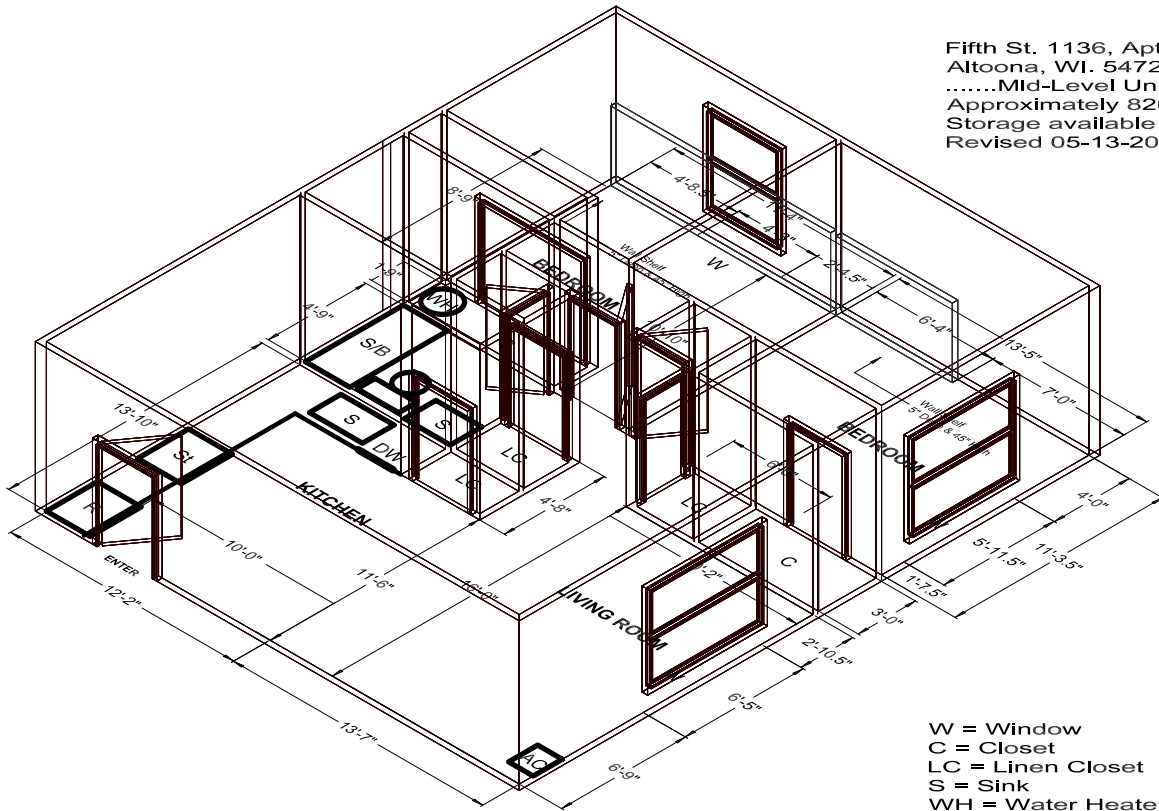

Fifth St. 1136, Apt. 11
 Altoona, WI. 54720
Mid-Level Unit.....
 Approximately 820 Sq. Ft (Living Area)
 Storage available in Hallways
 Revised 05-13-2014

- W = Window
- C = Closet
- LC = Linen Closet
- S = Sink
- WH = Water Heater
- R = Refrigerator
- St = Stove
- AC = Air Conditioning
- S/B = Shower / Bath
- D/W = Dish Washer