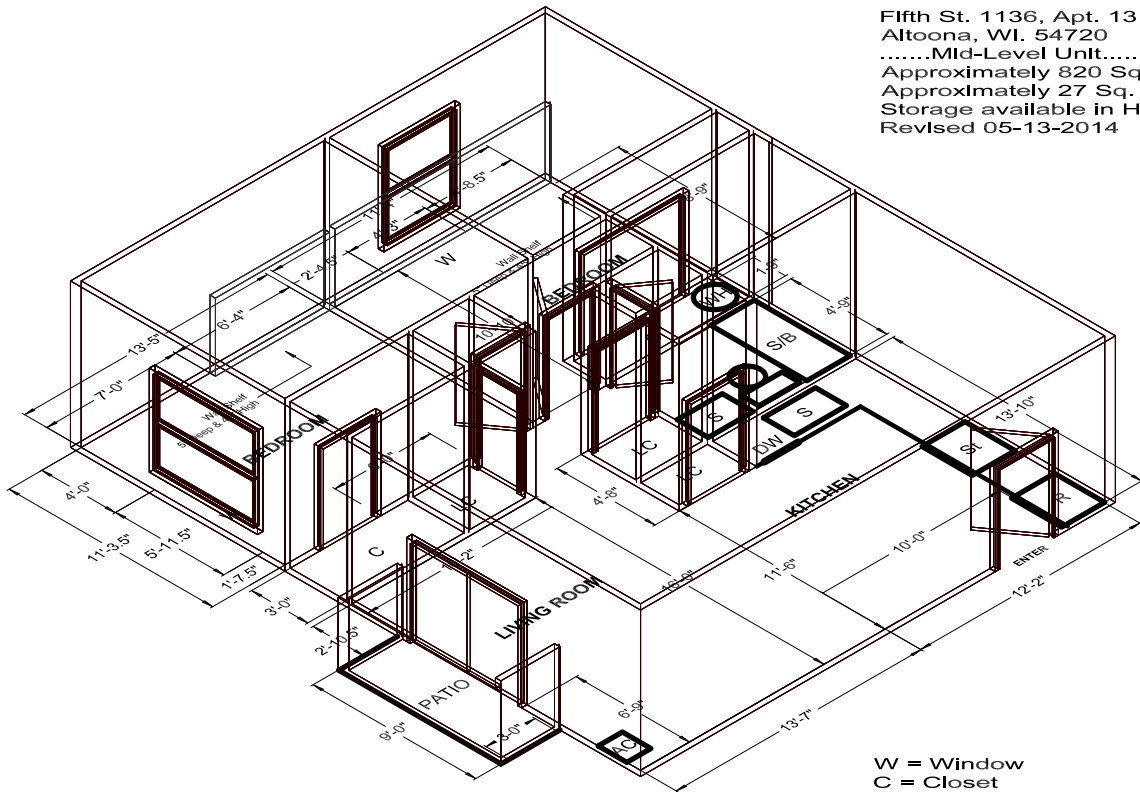

Fifth St. 1136, Apt. 13  
 Altoona, WI. 54720  
 .....Mid-Level Unit.....  
 Approximately 820 Sq. Ft (Living Area)  
 Approximately 27 Sq. Ft. (Patio / Balcony)  
 Storage available in Hallways  
 Revised 05-13-2014

W = Window  
 C = Closet  
 LC = Linen Closet  
 S = Sink  
 WH = Water Heater  
 R = Refrigrerator  
 St = Stove  
 AC = Air Conditioning  
 S/B = Shower / Bath  
 D/W = Dish Washer