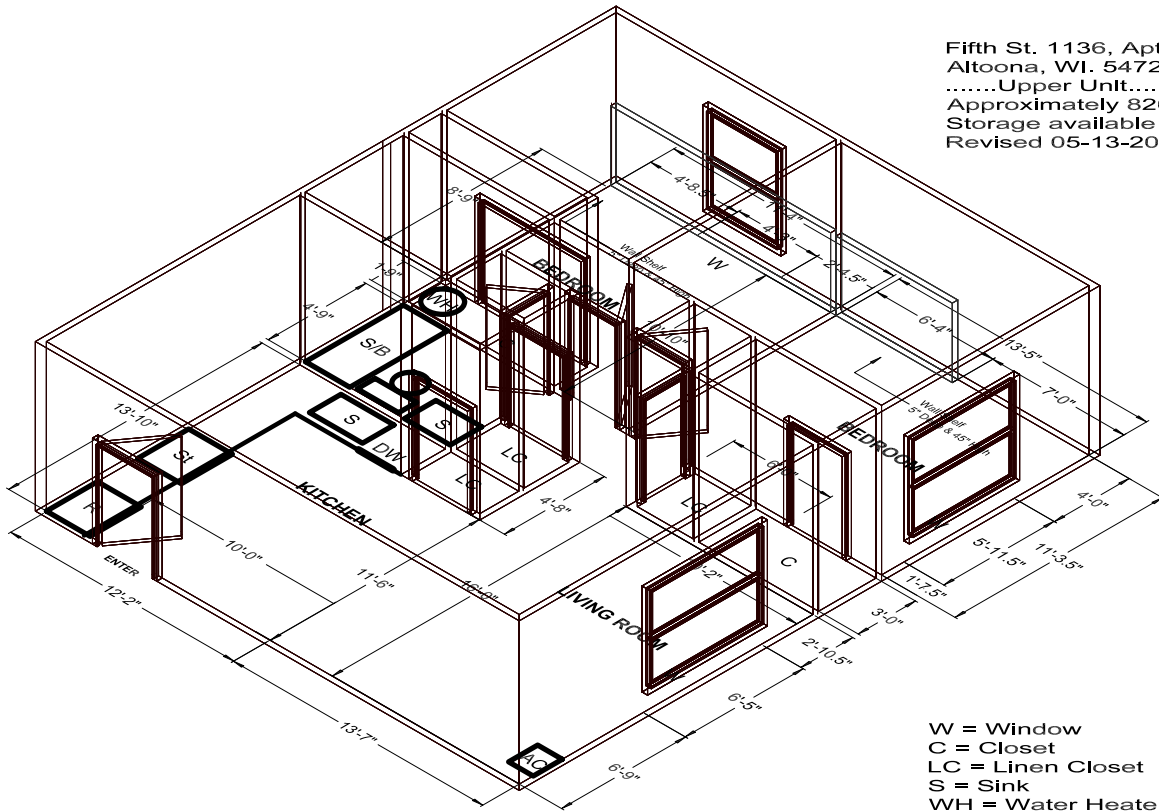

Fifth St. 1136, Apt. 15
 Altoona, WI. 54720
Upper Unit.....
 Approximately 820 Sq. Ft (Living Area)
 Storage available in Hallways
 Revised 05-13-2014

W = Window
 C = Closet
 LC = Linen Closet
 S = Sink
 WH = Water Heater
 R = Refrigerator
 St = Stove
 AC = Air Conditioning
 S/B = Shower / Bath
 D/W = Dish Washer