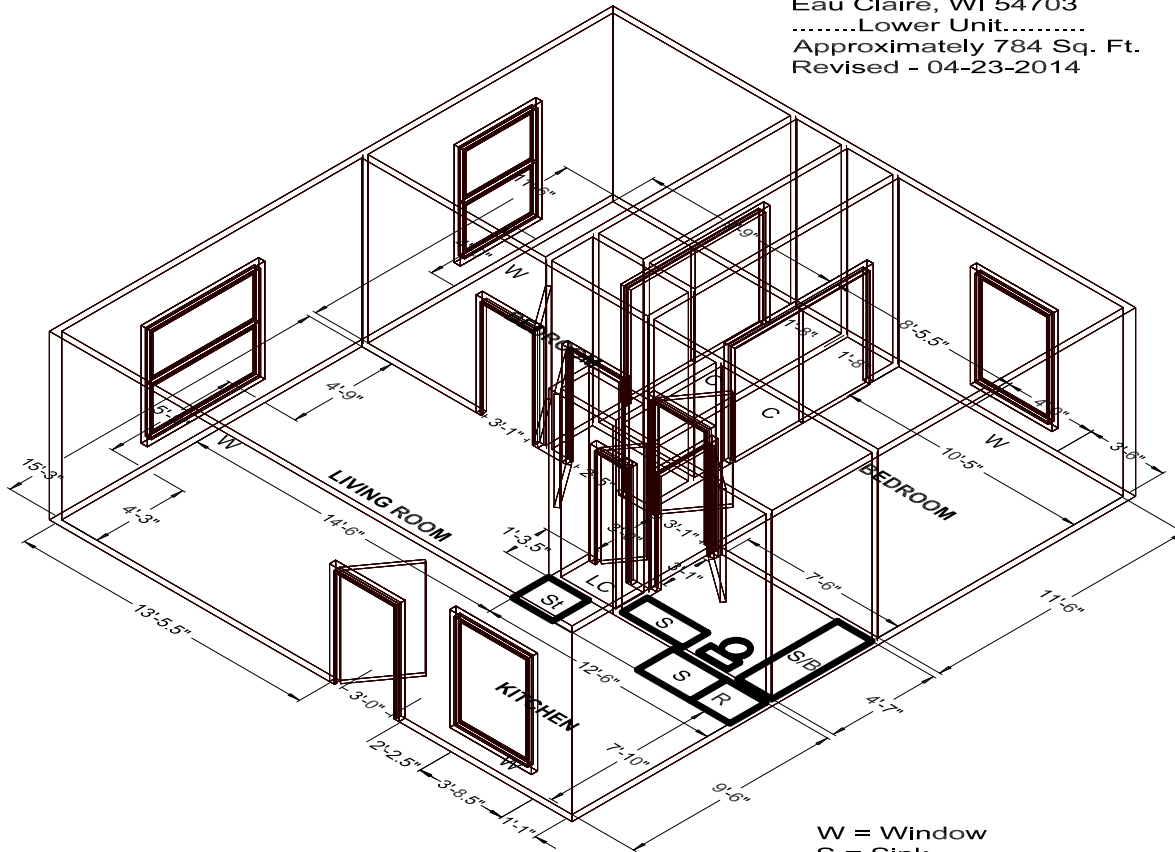

Seymour Rd. 3215, Apt. 1
 Eau Claire, WI 54703
Lower Unit.....
 Approximately 784 Sq. Ft.
 Revised - 04-23-2014

W = Window
 S = Sink
 St = Stove
 R = Refrigerator
 C = Closet
 LC = Linen Closet
 S/B = Shower / Bath