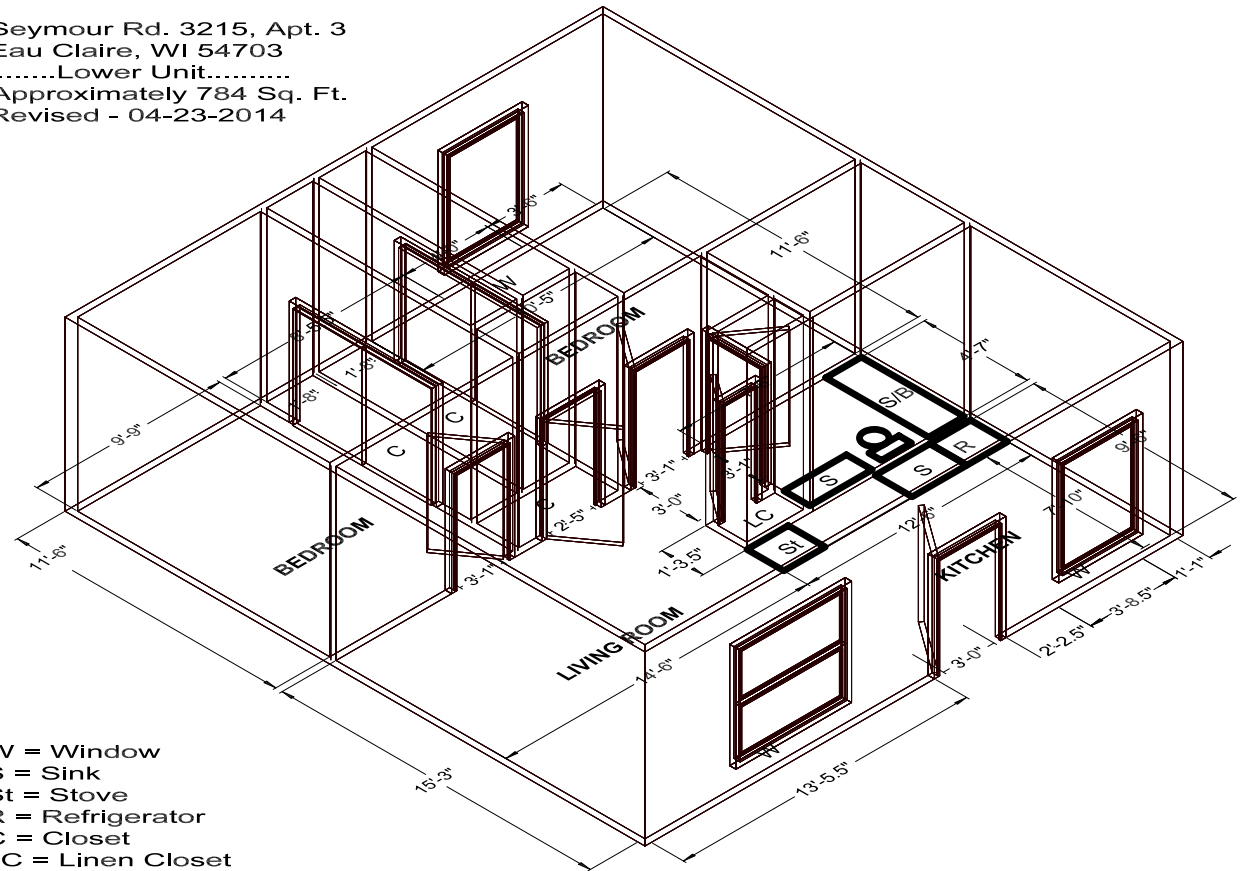

Seymour Rd. 3215, Apt. 3
 Eau Claire, WI 54703
Lower Unit.....
 Approximately 784 Sq. Ft.
 Revised - 04-23-2014

W = Window
 S = Sink
 St = Stove
 R = Refrigerator
 C = Closet
 LC = Linen Closet
 S/B = Shower / Bath