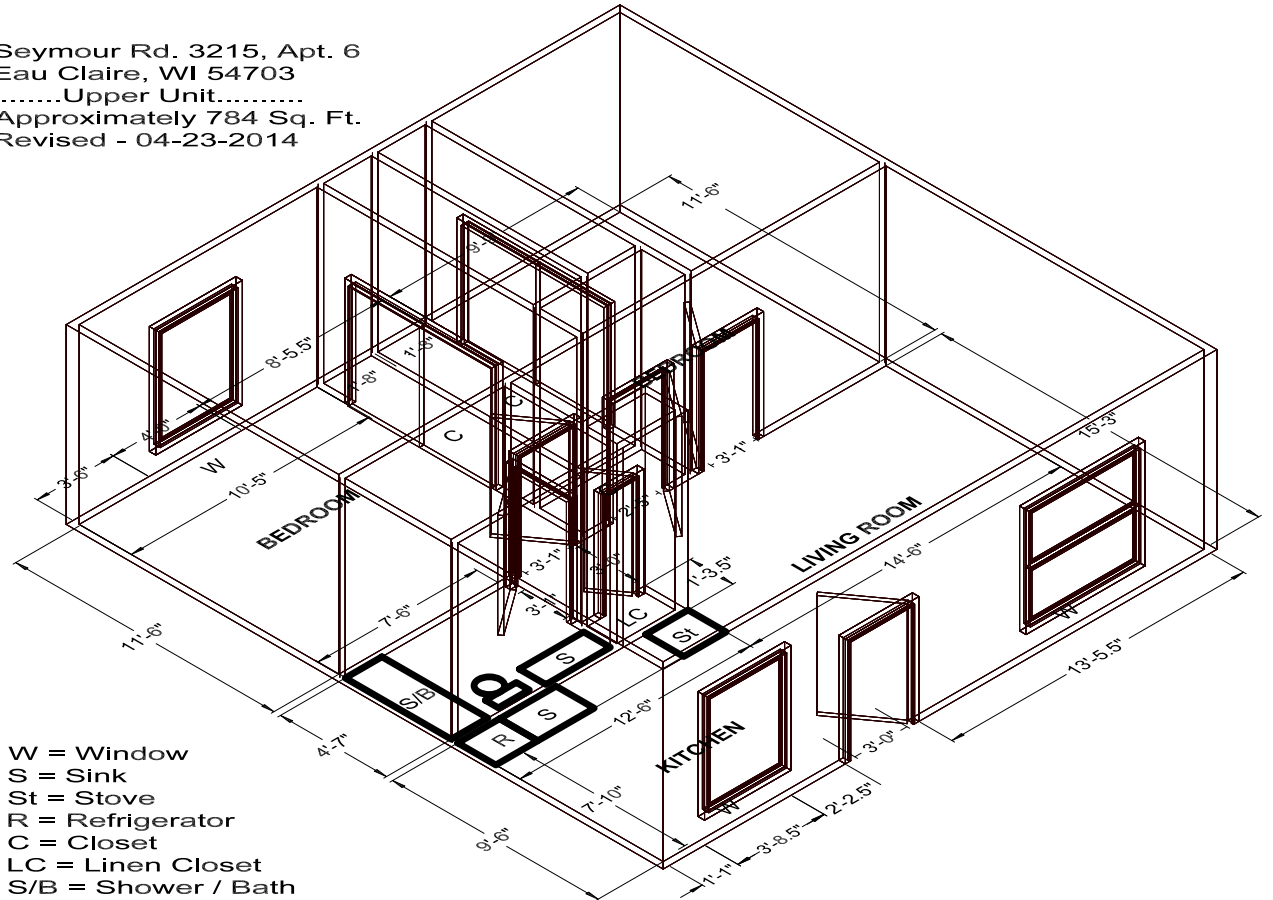

Seymour Rd. 3215, Apt. 6
 Eau Claire, WI 54703
Upper Unit.....
 Approximately 784 Sq. Ft.
 Revised - 04-23-2014

W = Window
 S = Sink
 St = Stove
 R = Refrigerator
 C = Closet
 LC = Linen Closet
 S/B = Shower / Bath