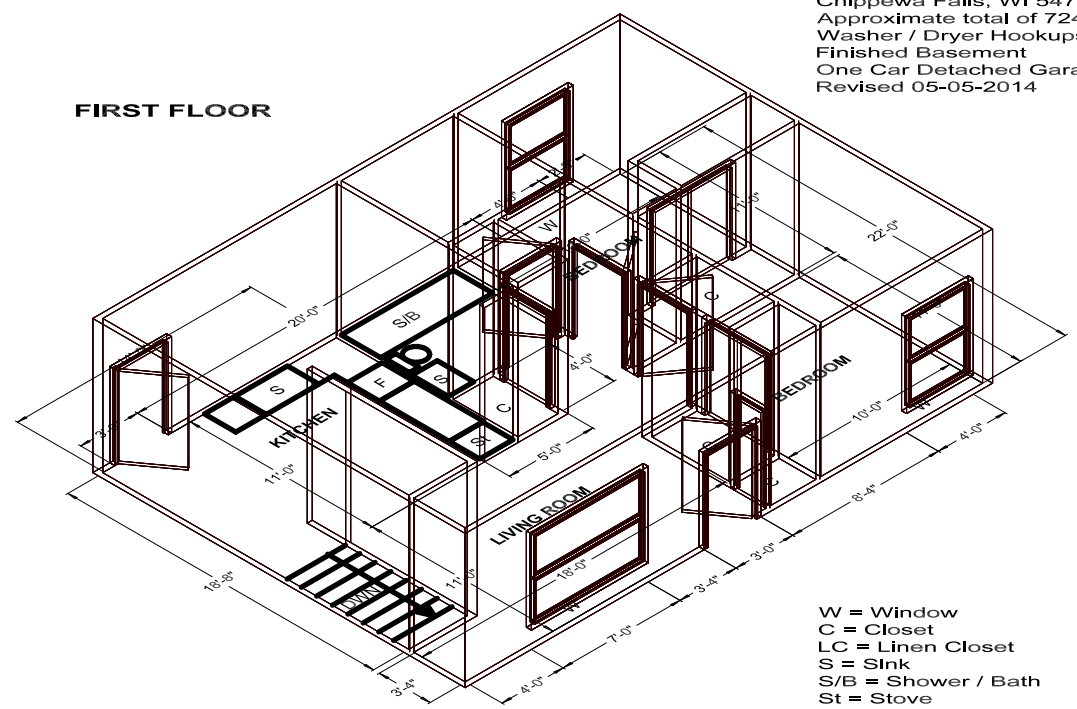

One Hundred Eighteenth St. 3422
 Chippewa Falls, WI 54729
 Approximate total of 724 Sq.Ft. (1st)
 Washer / Dryer Hookups in ...
 Finished Basement
 One Car Detached Garage
 Revised 05-05-2014

FIRST FLOOR

- W = Window
- C = Closet
- LC = Linen Closet
- S = Sink
- S/B = Shower / Bath
- St = Stove
- F = Frig
- AC = Air Conditioning