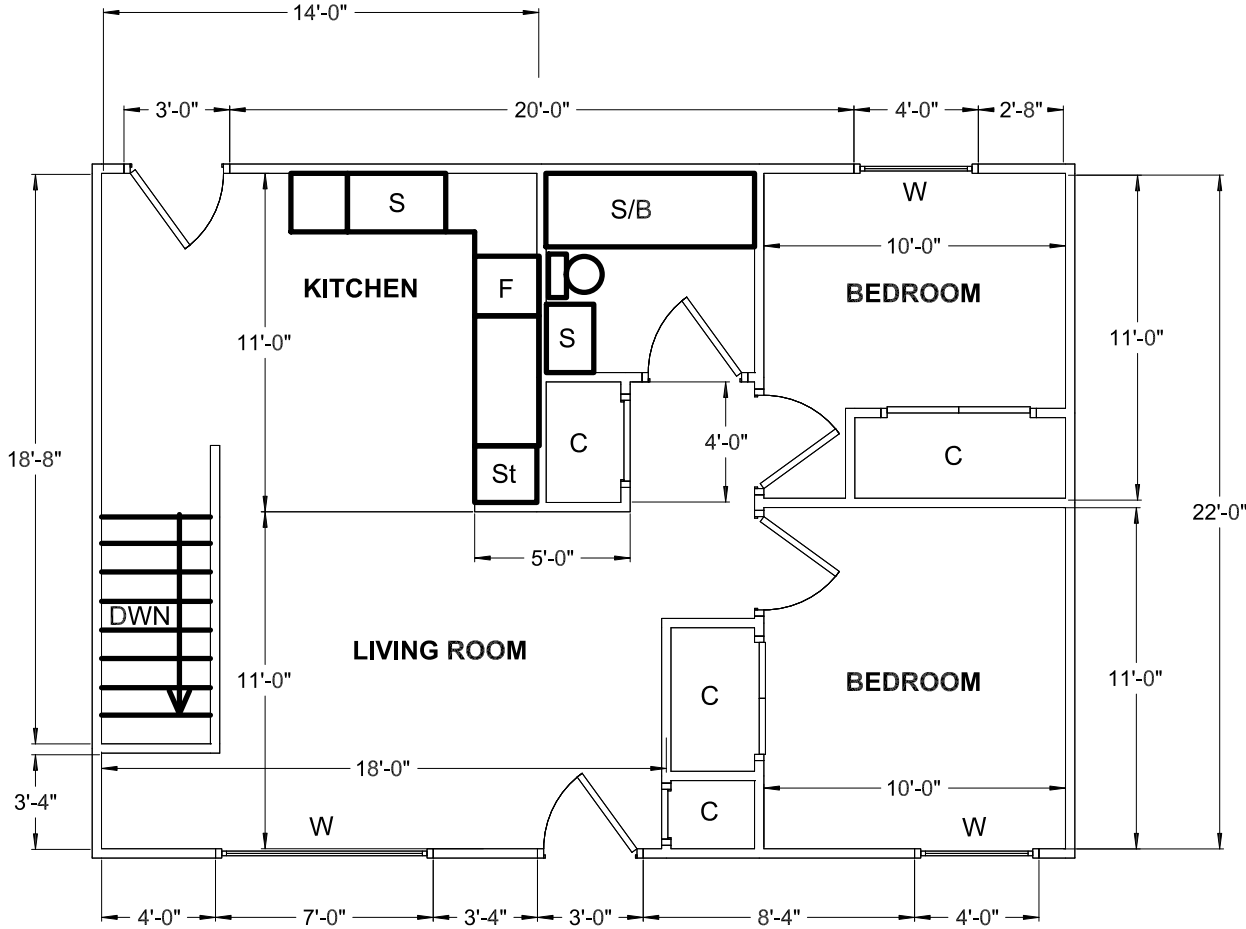

FIRST FLOOR

One Hundred Eighteenth St. 3422
 Chippewa Falls, WI 54729
 Approximate total of 724 Sq.Ft. (1st)
 Washer / Dryer Hookups in ...
 Finished Basement
 One Car Detached Garage
 Revised 05-05-2014

- W = Window
- C = Closet
- LC = Linen Closet
- S = Sink
- S/B = Shower / Bath
- St = Stove
- F = Frig
- AC = Air Conditioning