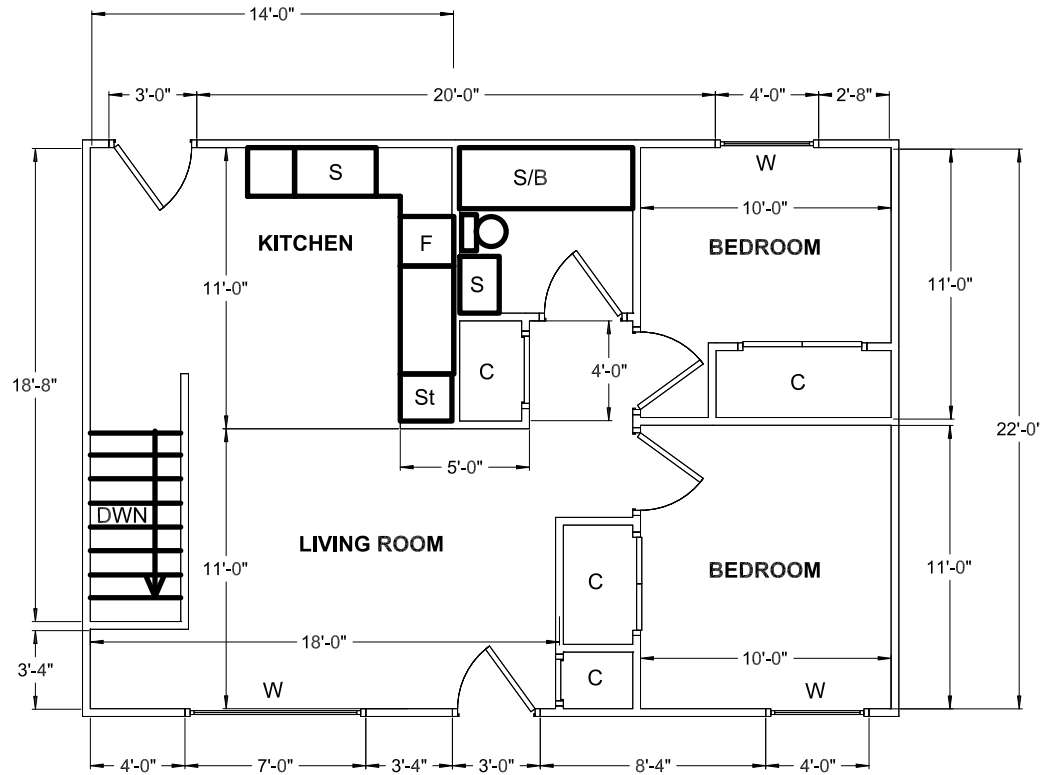

FIRST FLOOR

One Hundred Eighteenth St. 3422
 Chippewa Falls, WI 54729
 Approximate total of 1108 Sq. Ft. (Living Area)
 Approximate total of 724 Sq.Ft. (1st)
 Approximate total of 736 Sq. Ft. (BM)
 Washer / Dryer Hookups in ...
 Finished Basement
 One Car Detached Garage
 Revised 05-05-2014

BASEMENT

W = Window
 C = Closet
 LC = Linen Closet
 S = Sink
 S/B = Shower / Bath
 T = Water Heater
 St = Stove
 F = Frig
 AC = Air Conditioning
 L = Washer / Dryer Hookups
 PT = Pressure Tank
 H = Heat / Furnace