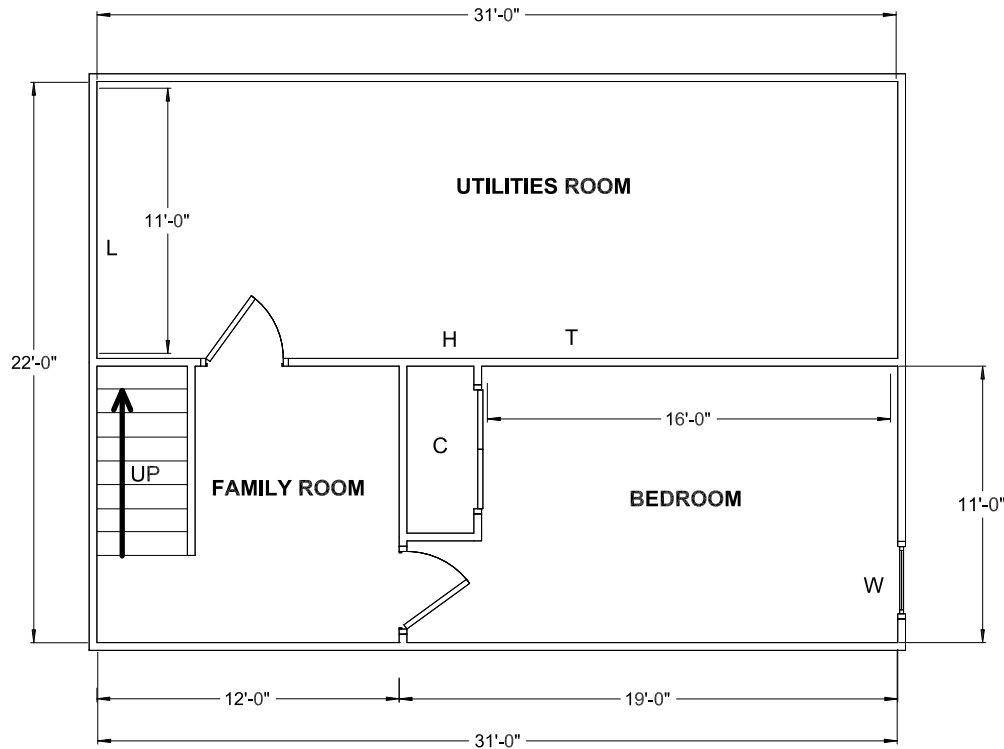

FIRST FLOOR

One Hundred Eighteenth St. 3422
 Chippewa Falls, WI 54729
 Approximate total of 1108 Sq. Ft. (Living Area)
 Approximate total of 724 Sq.Ft. (1st)
 Approximate total of 736 Sq. Ft. (BM)
 Washer / Dryer Hookups in ...
 Finished Basement
 One Car Detached Garage
 Revised 05-05-2014

BASEMENT

W = Window
 C = Closet
 LC = Linen Closet
 S = Sink
 S/B = Shower / Bath
 T = Water Heater
 St = Stove
 F = Frig
 AC = Air Conditioning
 L = Washer / Dryer Hookups
 PT = Pressure Tank
 H = Heat / Furnace