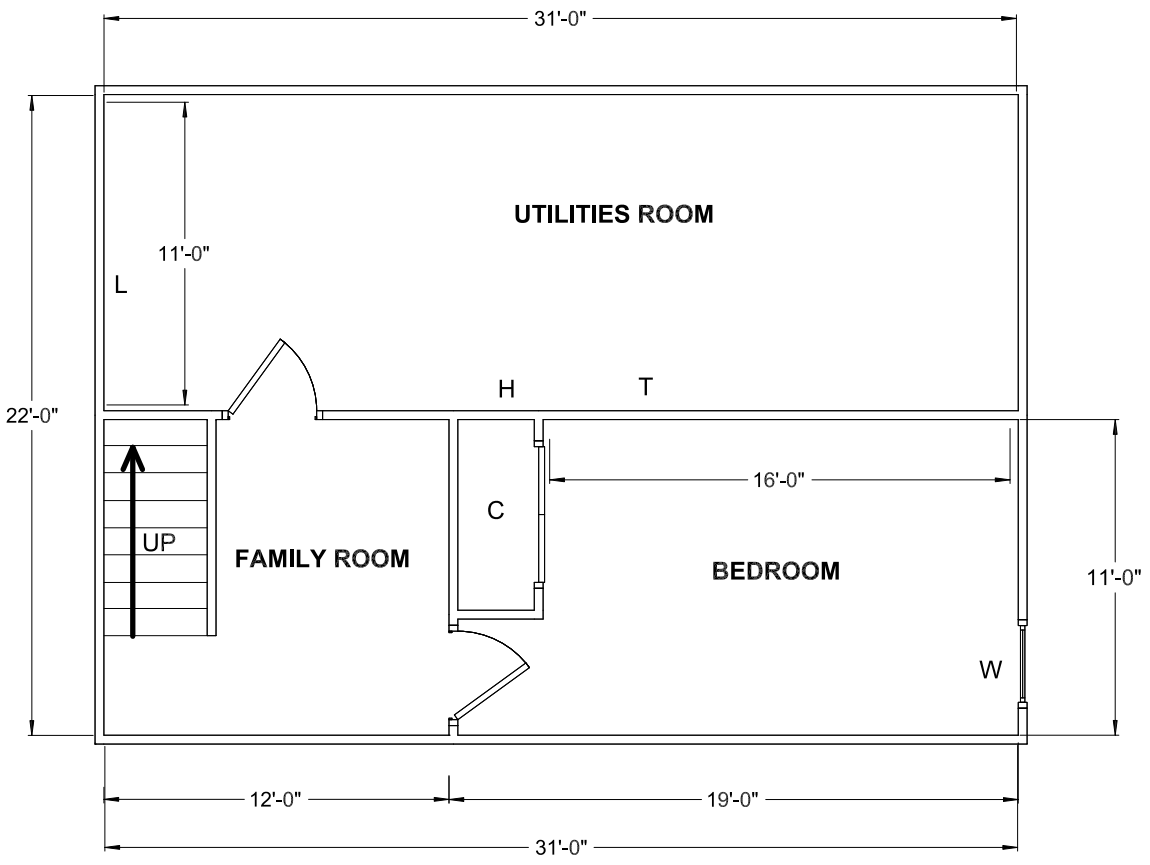

**BASEMENT**

One Hundred Eighteenth St. 3422  
 Chippewa Falls, WI 54729  
 Approximate total of 384 Sq. Ft. (Living Area)  
 Approximate total of 736 Sq. Ft. (BM)  
 Washer / Dryer Hookups in ...  
 Finished Basement  
 One Car Detached Garage  
 Revised 05-05-2014

- W = Window
- C = Closet
- T = Water Heater
- L = Washer / Dryer Hookups
- PT = Pressure Tank
- H = Heat / Furnace