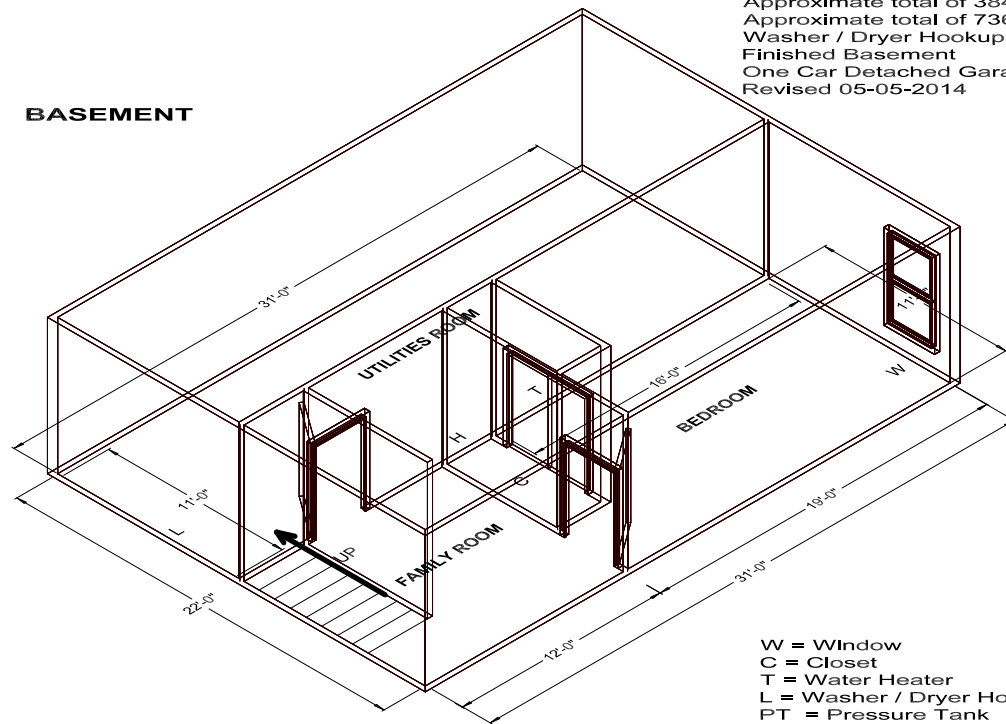

BASEMENT

One Hundred Eighteenth St. 3422
Chippewa Falls, WI 54729
Approximate total of 384 Sq. Ft. (LIVING Area)
Approximate total of 736 Sq. Ft. (BM)
Washer / Dryer Hookups in ...
Finished Basement
One Car Detached Garage
Revised 05-05-2014

W = Window
C = Closet
T = Water Heater
L = Washer / Dryer Hookups
PT = Pressure Tank
H = Heat / Furnace