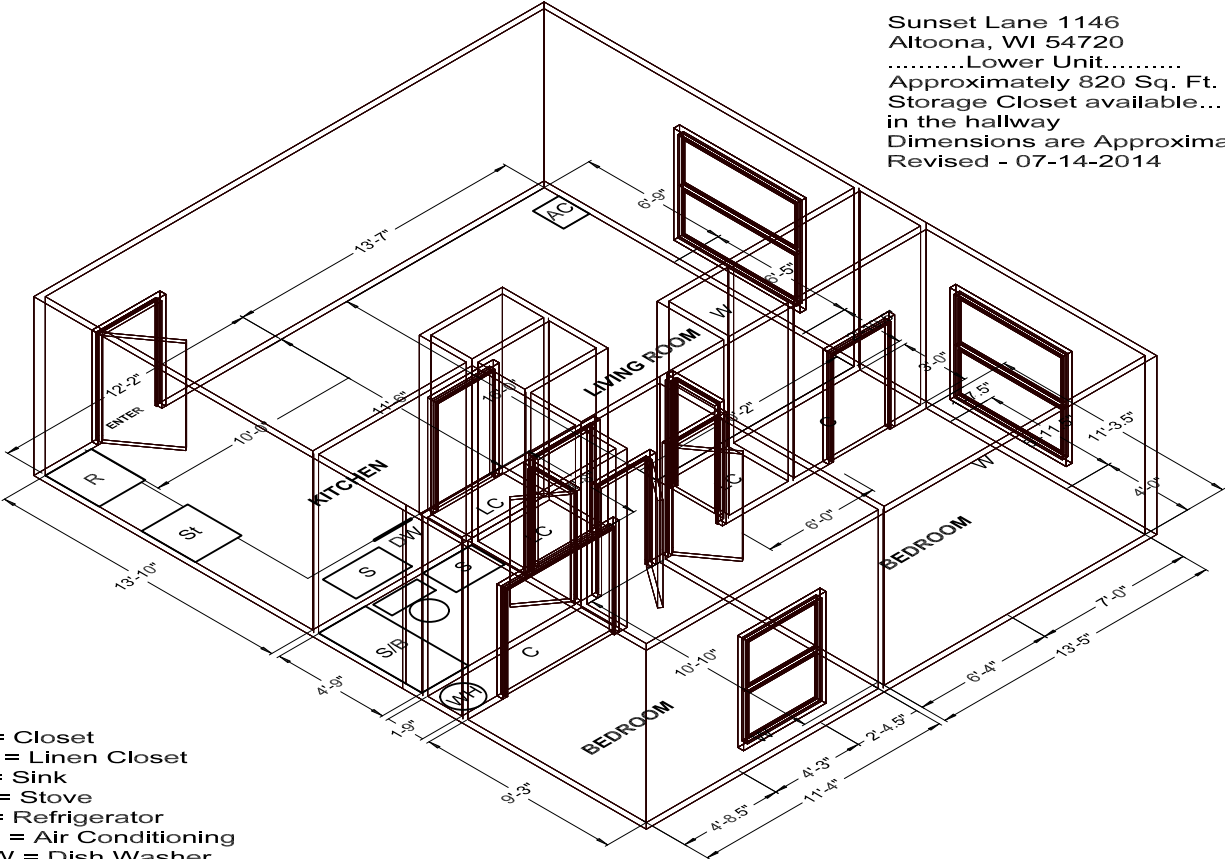

Sunset Lane 1146
 Altoona, WI 54720
Lower Unit.....
 Approximately 820 Sq. Ft.
 Storage Closet available...
 in the hallway
 Dimensions are Approximate
 Revised - 07-14-2014

- C = Closet
- LC = Linen Closet
- S = Sink
- St = Stove
- R = Refrigerator
- AC = Air Conditioning
- D/W = Dish Washer
- S/B = Shower / Bath
- W = Window